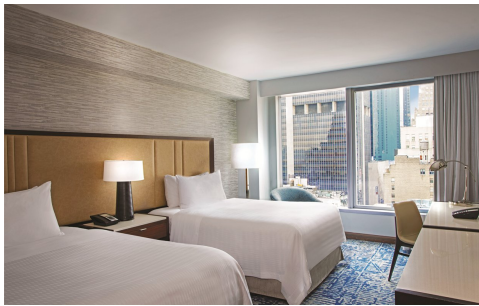

Intercontinental New York Times Square

Intercontinental New York Times Square is spread across 36 stories and offers accommodation with floor-to-ceiling windows offering views of the Manhattan skyline, Hudson River and Broadway Theater District. Each room includes flat-screen TV, spacious work station, spa-inspired bathroom with walk-in rain shower, coffeemaker, minibar and hairdryer. The Intercontinental provides a 24-hour gym. Located on the third floor with views of 44th Street, it features treadmills and free weights. The Stinger Cocktail Bar and Kitchen, the onsite lounge by Chef Todd English offers food alongside cocktails, wine and beer.

Superior King Room (3 Nights)	Twin
10 Mar - 3 Apr 25, 5 May - 14 Jun 25, 21 Jul - 13 Sep 25 & 13 Oct - 4 Dec 25	$2,925

NOTE: ~Pricing for all accommodation in this package is based on check in on 11 Mar 25 and is based on dynamic pricing. Pricing is correct at time of printing however is subject to change at the discretion of the Hotel operator. These prices should be used as a guide only. Please check all prices, availability and other information with your travel consultant at time of or before booking.

INCLUDES: 3 nights a at the Intercontinental New York Times Square~

Sex and the City Hotspots Tour including:

- Go on location to the trendy restaurant Buddakan where Carrie and Big had their wedding rehearsal dinner
- Take a photo in front of Carrie's famous brownstone stoop
- See the cafe where Samantha invites the girls to Abu Dhabi
- Peek into Greenwich Village boutiques, including Marc Jacobs, Ralph Lauren, Olive and Bette, and more!